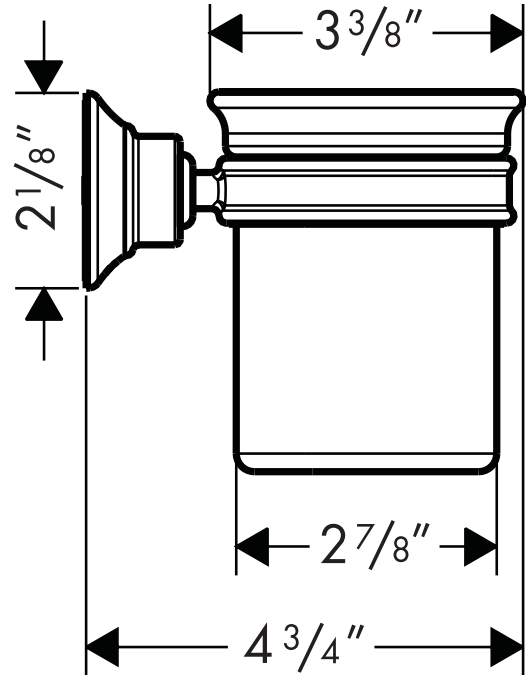

# Axor Montreux Toothbrush Holder 42034XX0

Available in Chrome (00), Brushed Nickel (82), Polished Nickel (83)

## Product Specification

Sold brass holder  
Porcelain tumbler