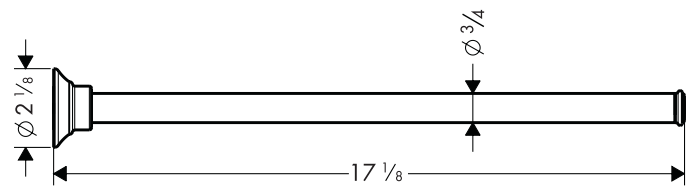

Axor Montreux Swivel Towel Bar 42020XX0

Available in Chrome (00), Brushed Nickel (82), Polished Nickel (83)

Product Specification

Solid brass