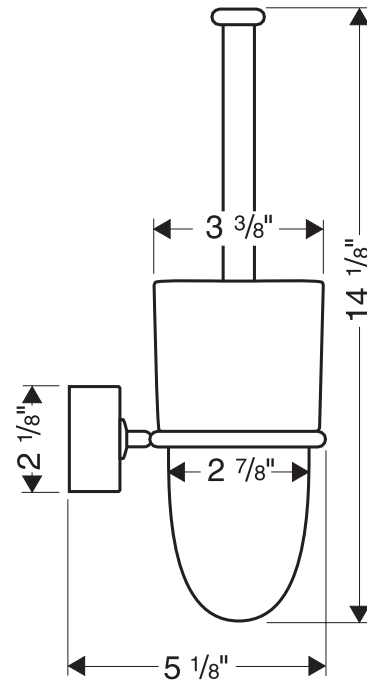

Axor Uno Toilet Brush Holder 41535XX0

Available in Chrome (00), Brushed Nickel (82)

Product Specification

Solid brass holder
Frosted crystal glass vessel
Nylon bristles
Brush head is replaceable