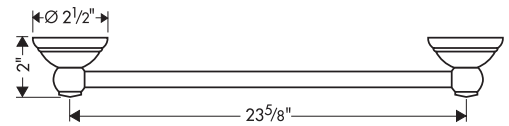

Axor Carlton Towel Bar

41430XX0 12"

41406XX0 24"

41408XX0 32"

Available in Chrome (00), Oil Rub Bronze (62), Brushed Nickel (82)

41430

41406

41408

Product Specification

Solid brass