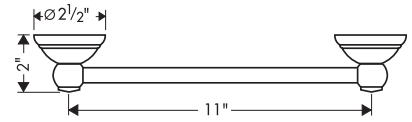

Axor Carlton Towel Bar

41430XX0 12"

41406XX0 24"

41408XX0 32"

Available in Chrome (00), Oil Rub Bronze (62), Brushed Nickel (82)

41430

41406

41408

Product Specification

Solid brass