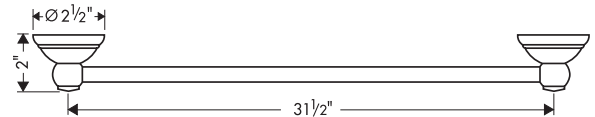

Axor Carlton Towel Bar

41430XX0 12"

41406XX0 24"

41408XX0 32"

Available in Chrome (00), Oil Rub Bronze (62), Brushed Nickel (82)

41430

41406

41408

Product Specification

Solid brass