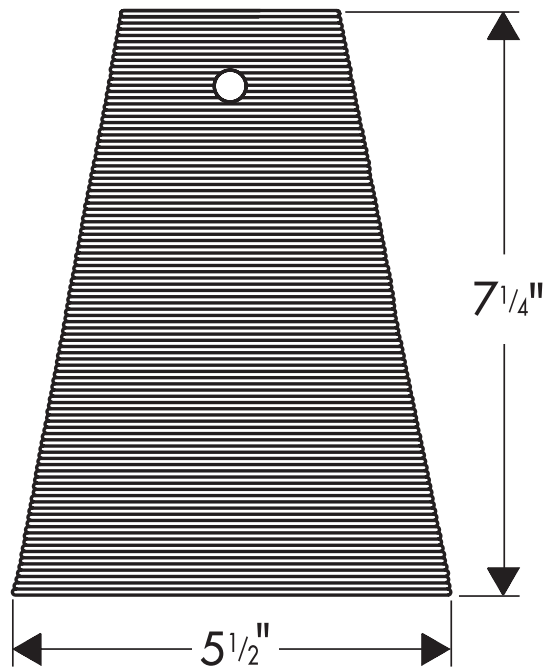

Axor Starck Wall Light

40856000

Available in Chrome

Product Specification

Frosted glass shade
40W bulb, E14 base