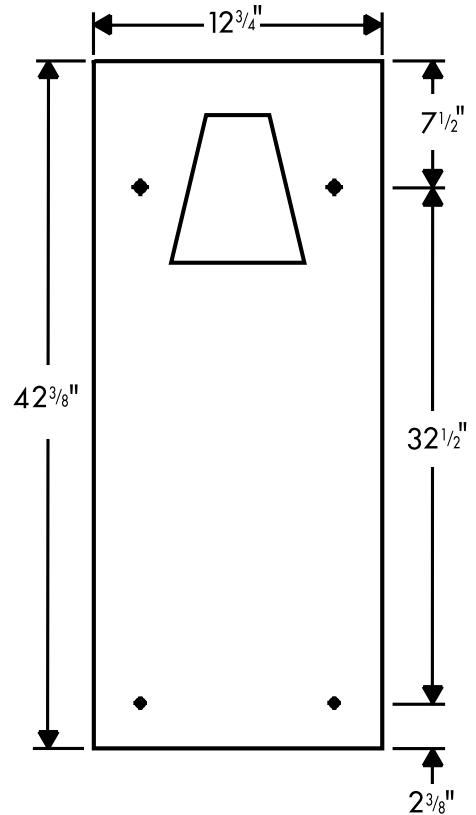

Philippe Starck Mirror  
40140000  
Philippe Starck Mirror with Light  
40141000  
Available in chrome

## Product Specification

Lighted mirror uses 60 W flame-shaped bulb with E14 base - available in lighting specialty stores

Lighted mirror includes frosted glass shade

Lighted mirror should be installed only by a licensed electrician.