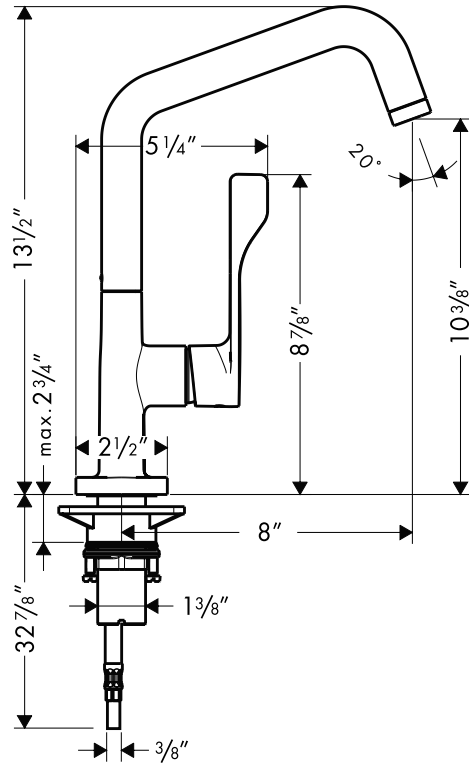

## Product Specification

Brass construction

ADA compliant

Ceramic valve cartridge

Cascade no-clog aerator

Spout arm swivels 360°

Maximum flow rate 2.2 gpm

Hole size in countertop 1 1/2"

Maximum depth of mounting surface 2 3/8"

3/8" supply hoses require 3/8" compression fittings (not included)