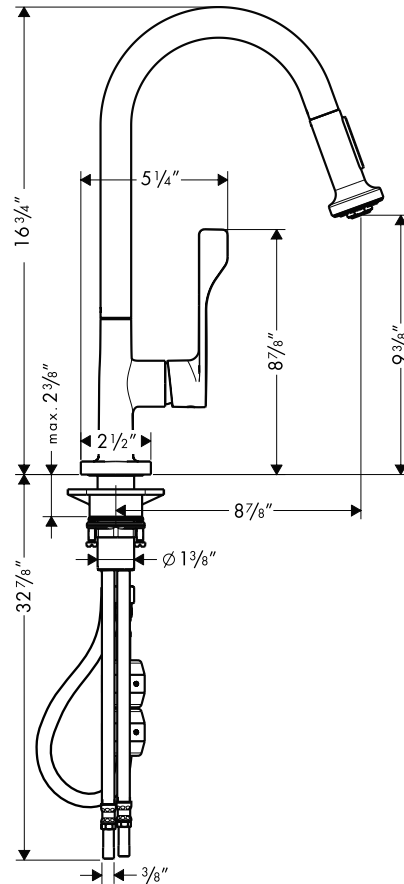

## 39835XX1

Available in Chrome (00), Steel Optik (80)

## Product Specification

Brass construction

ADA compliant

Ceramic valve cartridge

2-function pull out handspray -- stream and spray

Cascade no-clog aerator

Spout arm swivels 360°

Maximum flow rate 2.2 gpm

Hole size in countertop 1 1/2"

Maximum depth of mounting surface 2 3/8"

3/8" supply hoses require 3/8" compression fittings (not included)

Backflow prevention provided by check valve in sprayhead

**AXOR**<sup>®</sup>  
hansgrohe