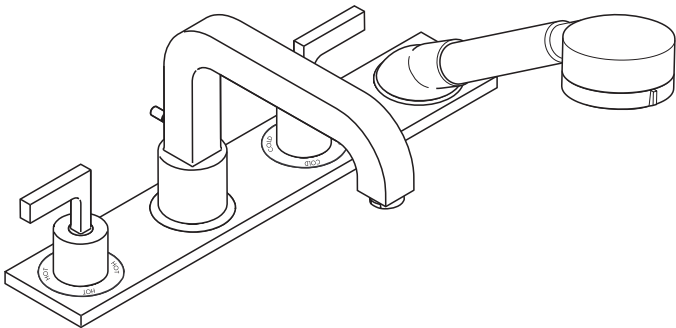

Axor Citterio Trim, 4-Hole Roman Tub Set with Base Plate 39456XX1

Available in Chrome (00), Brushed Nickel (82)

Product Specification

Lever handles

Oversized spout

Handshower with 3 spray modes

full spray, 50% water saving spray, soft aerated

Flow rate 2.5 gpm

Quiclean™ cleaning system

Protection against back siphonage provided by check valve

Requires rough valve 13444181 (not included)

Requires mounting plate 39449001 (not included)

AXOR[®]
hansgrohe