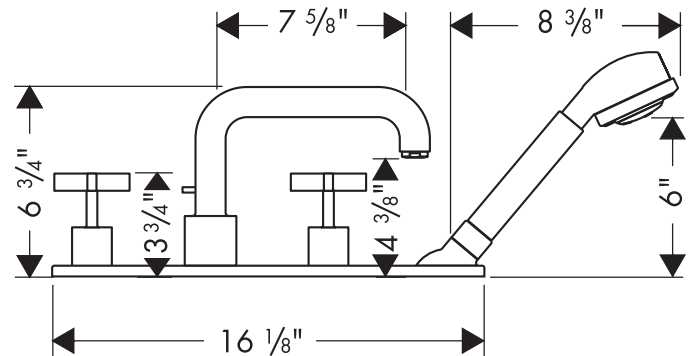

Axor Citterio Trim, 4-Hole Roman Tub Set with Base Plate 39452XX1

Available in Chrome (00), Brushed Nickel (82)

Product Specification

Cross handles

Oversized spout

Handshower with 3 spray modes

normal spray, 50% water saving spray, soft aerated

Quiclean™ cleaning system

flow rate 2.5 gpm

Protection against back siphonage provided by check valve

Requires rough valve 13444181 (not included)

Requires mounting plate 39449001 (not included)

AXOR[®]
hansgrohe