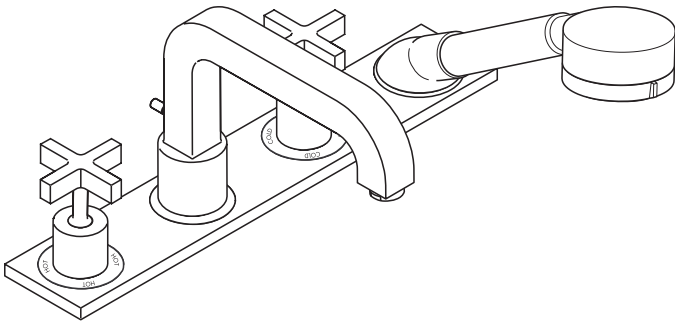

Axor Citterio Trim, 4-Hole Roman Tub Set with Base Plate 39452XX1

Available in Chrome (00), Brushed Nickel (82)

Product Specification

Cross handles

Oversized spout

Handshower with 3 spray modes

normal spray, 50% water saving spray, soft aerated

Quiclean™ cleaning system

flow rate 2.5 gpm

Protection against back siphonage provided by check valve

Requires rough valve 13444181 (not included)

Requires mounting plate 39449001 (not included)

AXOR[®]
hansgrohe