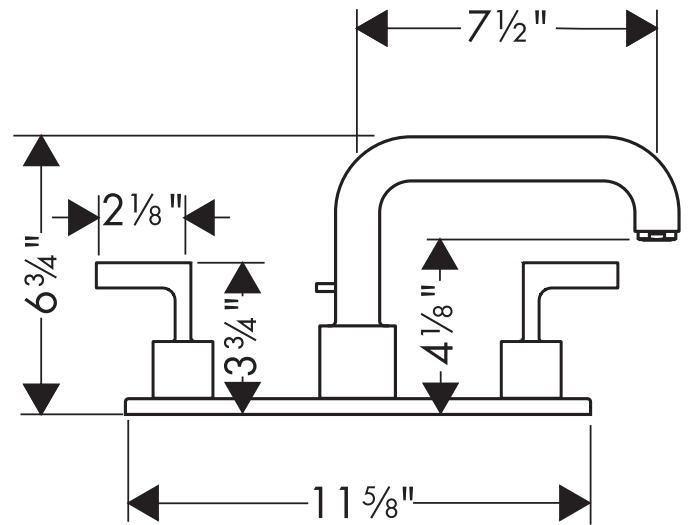

Axor Citterio Trim, 3-Hole Roman Tub Set with Base Plate 39434XX1

Available in Chrome (00), Brushed Nickel (82)

Product Specification

- Lever handles
- Oversized spout
- ADA compliant
- Requires rough valve 06310000
- Requires mounting plate 39449001