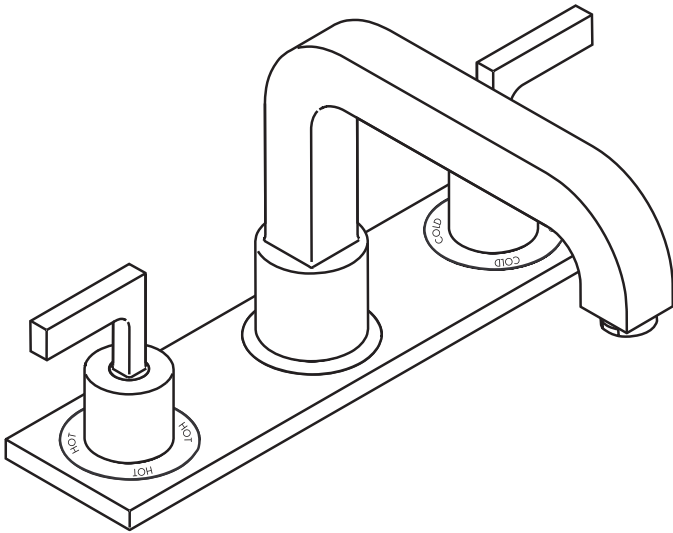

Axor Citterio Trim, 3-Hole Roman Tub Set with Base Plate 39434XX1

Available in Chrome (00), Brushed Nickel (82)

Product Specification

- Lever handles
- Oversized spout
- ADA compliant
- Requires rough valve 06310000
- Requires mounting plate 39449001