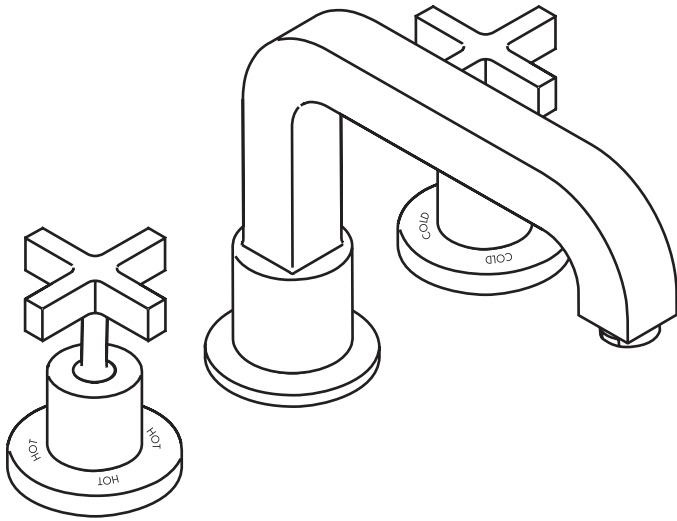

# Axor Citterio Trim, 3-Hole Roman Tub Set 39433XX1

Available in Chrome (00), Brushed Nickel (82)

## Product Specification

Cross handles  
Oversized spout  
Requires rough valve 06310000

**AXOR**<sup>®</sup>  
hansgrohe