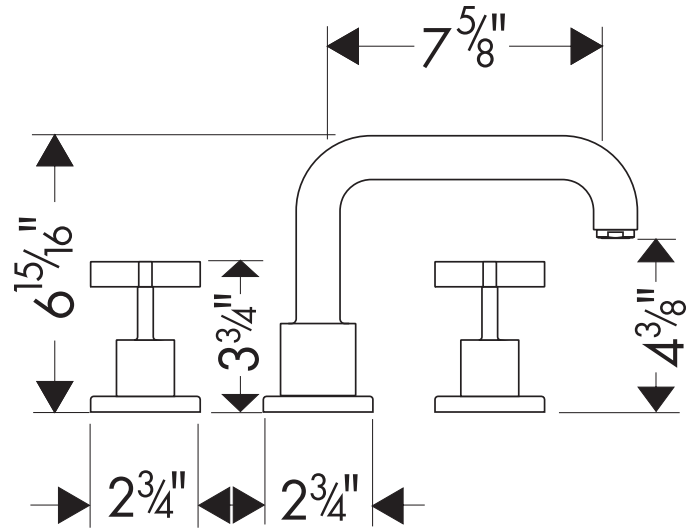

# Axor Citterio Trim, 3-Hole Roman Tub Set 39433XX1

Available in Chrome (00), Brushed Nickel (82)

## Product Specification

Cross handles  
Oversized spout  
Requires rough valve 06310000

**AXOR**<sup>®</sup>  
hansgrohe