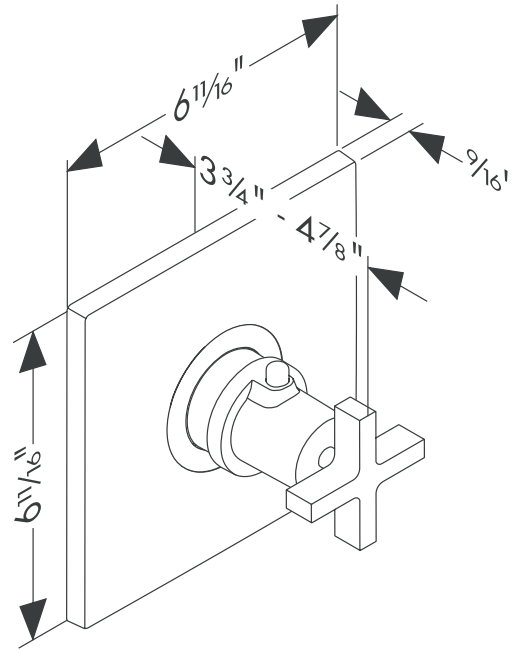

Axor Citterio Trim, EcoMax Thermostatic Mixer 39387XX1

Available in Chrome (00), Brushed Nickel (82)

Product Specification

Square escutcheon

Cross handle

Includes thermoelement with service stops and check valves

100° safety stop

High temperature limit stop can be reset to comply with local plumbing codes

Flow rate 20 gpm @ 44 psi

Requires rough valve 15374181*

*Fits rough valves manufactured after 10/2003 only

AXOR[®]
hansgrohe