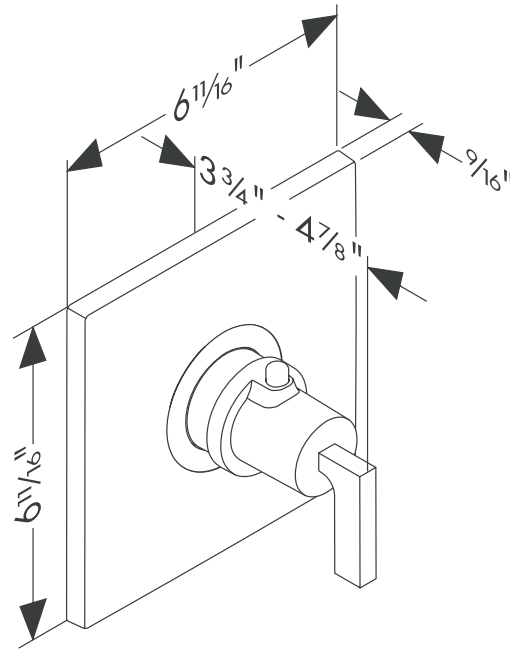

Axor Citterio Trim, EcoMax Thermostatic Mixer 39386XX1

Available in Chrome (00), Brushed Nickel (82)

Product Specification

Square escutcheon

Lever handle

Includes thermoelement with service stops and check valves

100° safety stop

High temperature limit stop can be reset to comply with local plumbing codes

Flow rate 20 gpm @ 44 psi

Requires rough valve 15374181*

*Fits rough valves manufactured after 10/2003 only

AXOR[®]
hansgrohe