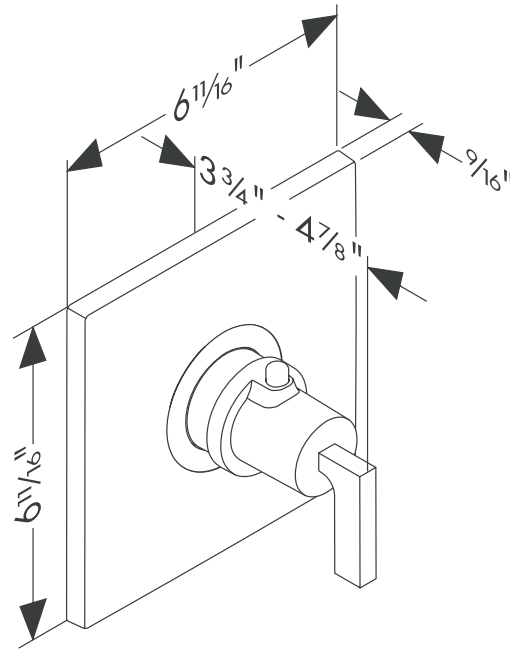

Axor Citterio Trim, Ecostat Thermostatic Mixer 39385XX1

Available in Chrome (00), Brushed Nickel (82)

Product Specification

Square escutcheon

Lever handle

Includes thermoelement with service stops and check valves

100° safety stop

High temperature limit stop can be reset to comply with local plumbing codes

Flow rate 13.2 gpm @ 44 psi

Requires rough valve 15373181 or 15374181*

*Fits rough valves manufactured after 10/2003 only