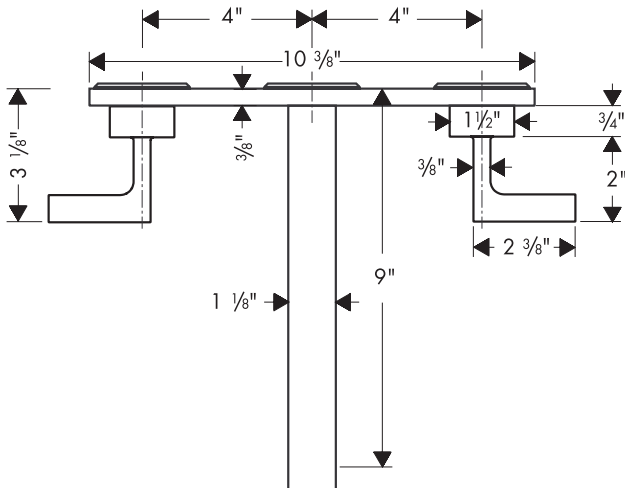

Available Finishes

Chrome

39148001

Brushed Nickel

39148821

Required Accessories

Rough

10303181