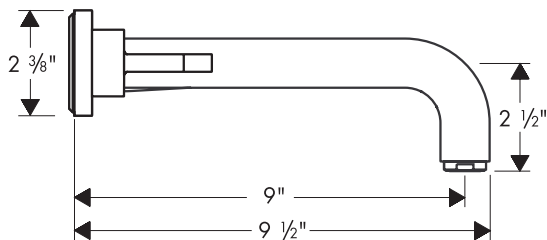

Optional Accessories

Grid drain

06400XX0

The measurements shown are for reference only.

Products and specifications shown are subject to change without notice.

Specification sheet revised 12/2007