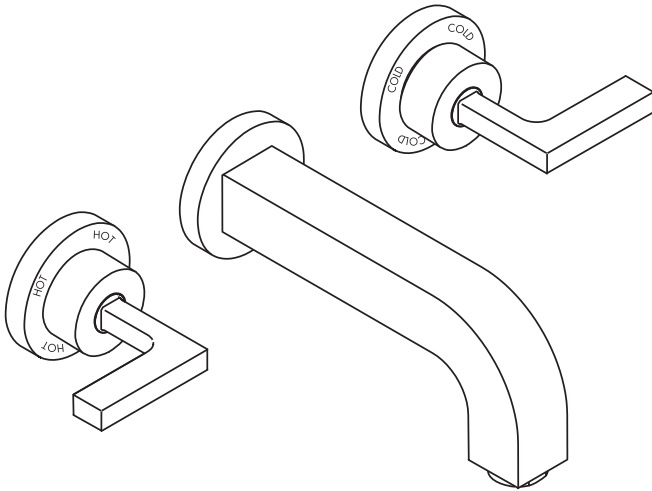

Axor Citterio Wall Mounted Lavatory Set

39147XX1

Product Features

- Lever handles
- 90° ceramic cartridges
- Cascade no-clog aerator
- 2.2 gpm

Code Compliance

This unit meets or exceeds the following:

- ASME A112.18.1
- CSA B125.1
- Listed by IAPMO
- ADA compliant
- Approved for use in Massachusetts