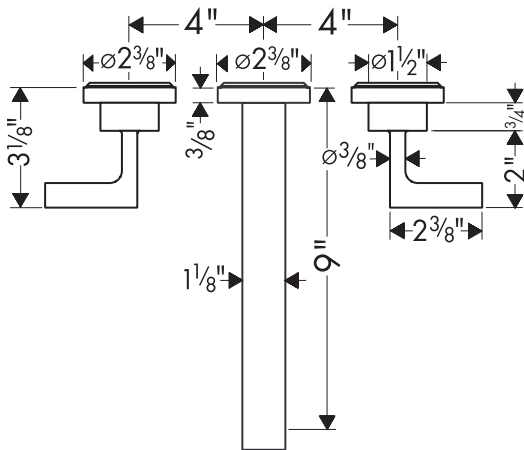

Axor Citterio Wall Mounted Lavatory Set

39147XX1

Product Features

- Lever handles
- 90° ceramic cartridges
- Cascade no-clog aerator
- 2.2 gpm

Code Compliance

This unit meets or exceeds the following:

- ASME A112.18.1
- CSA B125.1
- Listed by IAPMO
- ADA compliant
- Approved for use in Massachusetts

Optional Accessories

Grid drain

06400XX0

The measurements shown are for reference only.

Products and specifications shown are subject to change without notice.

Specification sheet revised 12/2007