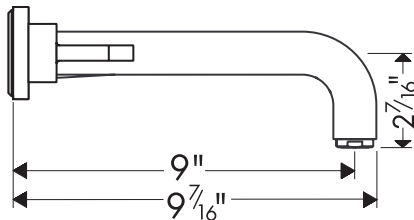

Axor Citterio Wall Mounted Lavatory Set

39147XX1

Product Features

- Lever handles
- 90° ceramic cartridges
- Cascade no-clog aerator
- 2.2 gpm

Code Compliance

This unit meets or exceeds the following:

- ASME A112.18.1
- CSA B125.1
- Listed by IAPMO
- ADA compliant
- Approved for use in Massachusetts