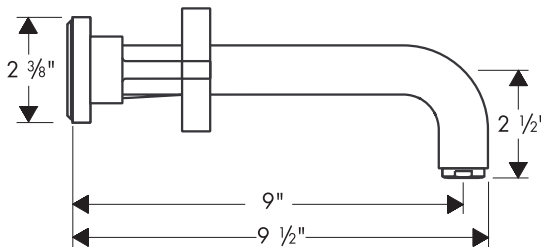

Available Finishes

Chrome

39144001

Brushed Nickel

39144821

Required Accessories

Rough

10303181

Optional Accessories

Grid drain

06400XX0

The measurements shown are for reference only.

Products and specifications shown are subject to change without notice.

Specification sheet revised 12/2007