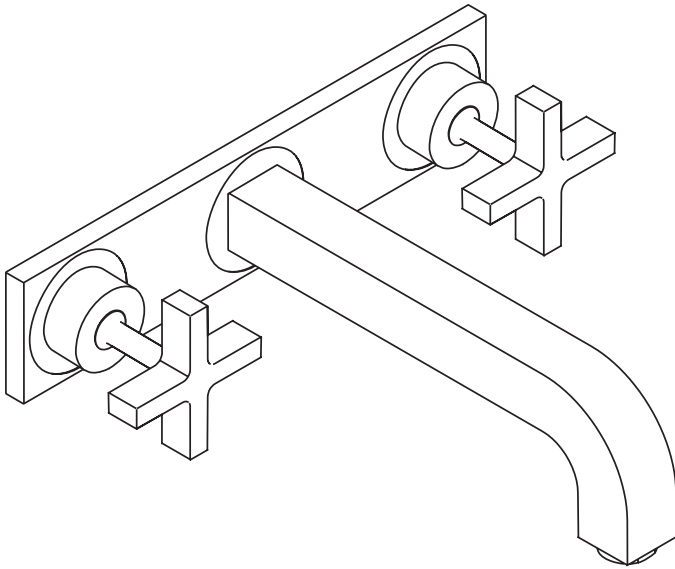

# Axor Citterio Wall Mounted Lavatory Set with Baseplate

39144XX1

## Product Features

- Cross handles
- 90° ceramic cartridges
- Cascade no-clog aerator
- 2.2 gpm