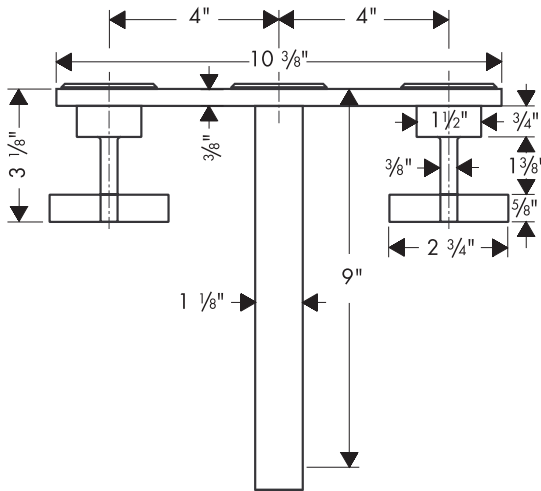

Available Finishes

Chrome

39144001

Brushed Nickel

39144821

Required Accessories

Rough

10303181

Optional Accessories

Grid drain

06400XX0

The measurements shown are for reference only.

Products and specifications shown are subject to change without notice.

Specification sheet revised 12/2007