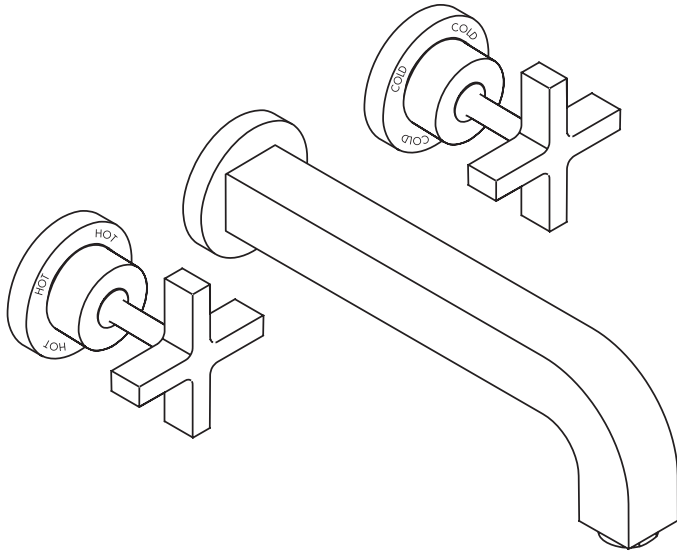

Axor Citterio Wall Mounted Lavatory Set

39143XX1

Product Features

- Cross handles
- 90° ceramic cartridges
- Cascade no-clog aerator
- 2.2 gpm

Code Compliance

This unit meets or exceeds the following:

- ASME A112.18.1
- CSA B125.1
- Listed by IAPMO
- Approved for use in Massachusetts