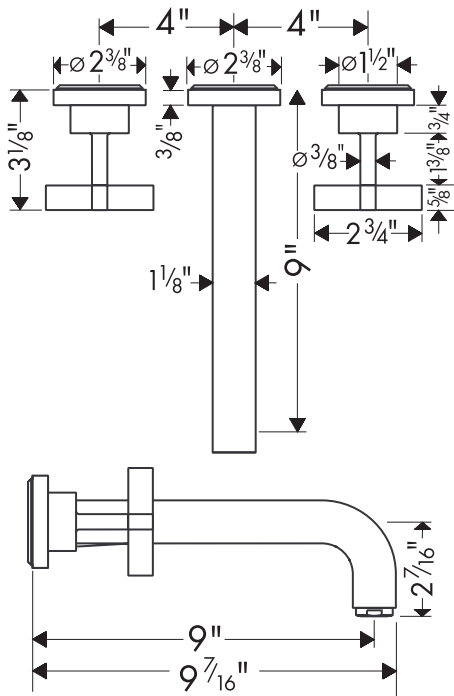

Axor Citterio Wall Mounted Lavatory Set

39143XX1

Product Features

- Cross handles
- 90° ceramic cartridges
- Cascade no-clog aerator
- 2.2 gpm

Code Compliance

This unit meets or exceeds the following:

- ASME A112.18.1
- CSA B125.1
- Listed by IAPMO
- Approved for use in Massachusetts

Optional Accessories

Grid drain

06400XX0

The measurements shown are for reference only.

Products and specifications shown are subject to change without notice.

Specification sheet revised 12/2007