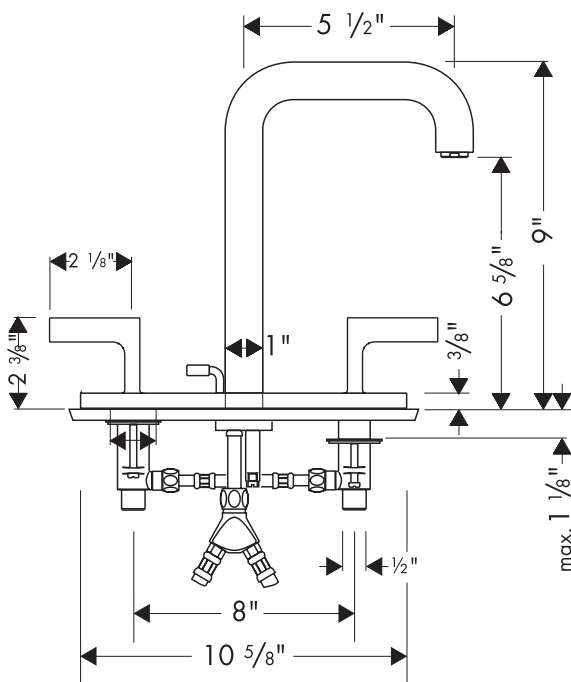

Axor Citterio Widespread Lavatory Set with Baseplate

39136XX1

Product Features

- Lever handles
- 90° Ceramic cartridges
- Cascade no-clog aerator
- 2.2 gpm max.
- Includes pop-up drain

Code Compliance

This unit meets or exceeds the following:

- ASME A112.18.1
- CSA B125.1
- Listed by IAPMO
- ADA compliant
- Approved for use in Massachusetts

Available Finishes

Chrome

39136001

Brushed Nickel

39136821

Required Accessories

- Requires 1/2" supply lines

Installation Notes

- Max. thickness of mounting surface 1 1/8"
- Hole sizes in mounting surface: valves 1 1/4", spout 1 3/8"

The measurements shown are for reference only.

Products and specifications shown are subject to change without notice.

Specification sheet revised 12/2007