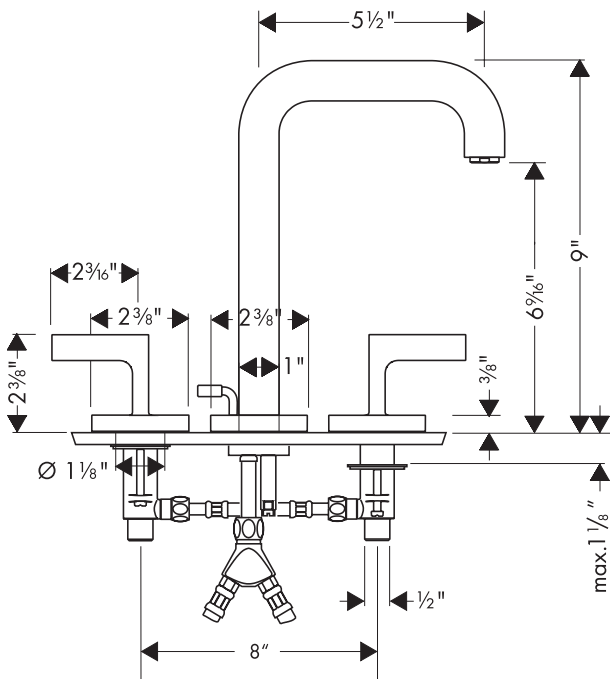

Axor Citterio Widespread Lavatory Set

39135XX1

Product Features

- Lever handles
- 90° Ceramic cartridges
- Flexible connecting hoses accommodate a variety of installations
- Cascade no-clog aerator
- 2.2 gpm max.
- Includes pop-up drain

39135821

Required Accessories

- Requires 1/2" supply lines

Installation Notes

- Max. thickness of mounting surface 1 1/8"
- Hole sizes in mounting surface: valves 1 1/4", spout 1 3/8"

The measurements shown are for reference only.