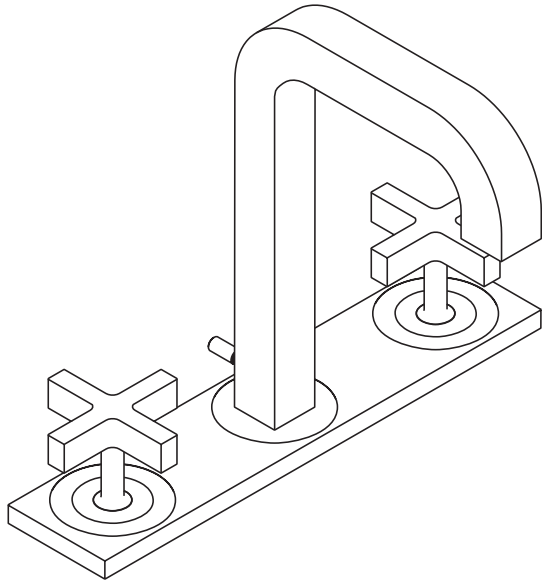

# Axor Citterio Widespread Lavatory Set with Baseplate

39134XX1

## Product Features

- Cross handles
- 90° Ceramic cartridges
- Cascade no-clog aerator
- 2.2 gpm max.
- Includes pop-up drain

## Installation Notes

- Max. thickness of mounting surface 1 1/8"
- Hole sizes in mounting surface: valves 1 1/4", spout 1 3/8"

The measurements shown are for reference only.

Products and specifications shown are subject to change without notice.