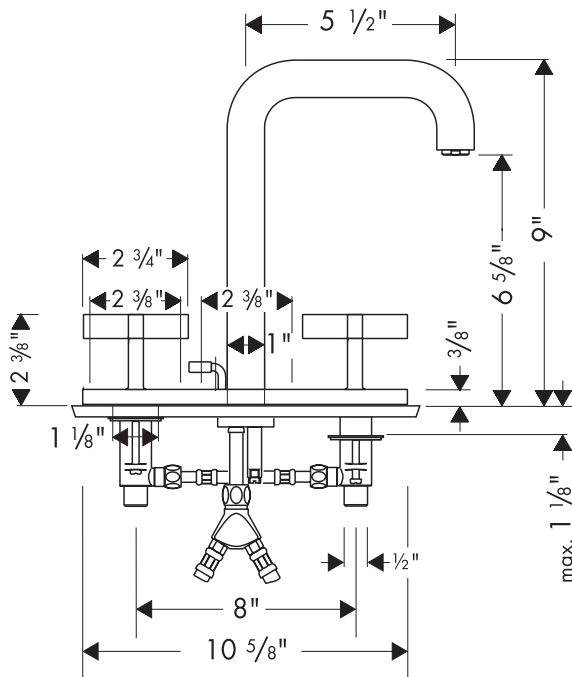

## Product Features

- Cross handles
- 90° Ceramic cartridges
- Cascade no-clog aerator
- 2.2 gpm max.
- Includes pop-up drain

## Required Accessories

- Requires 1/2" supply lines

## Installation Notes

- Max. thickness of mounting surface 1 1/8"
- Hole sizes in mounting surface: valves 1 1/4", spout 1 3/8"

The measurements shown are for reference only.

Products and specifications shown are subject to change without notice.