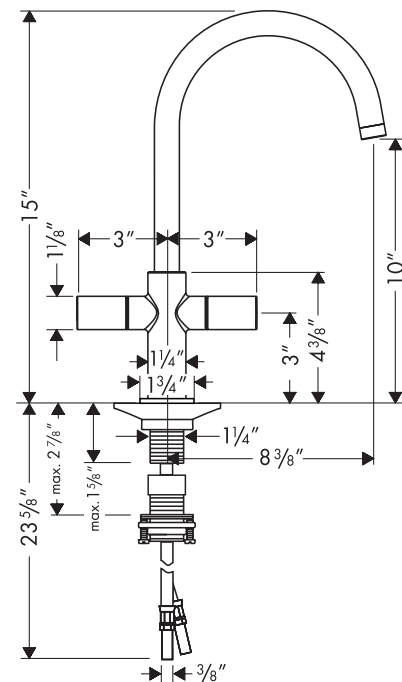

## Product Specification

Single hole installation

Solid brass

Ceramic cartridges

Cascade anti-clog aerator with Rubit™ cleaning system

Spout arm swivels 150°

Flow rate 2.2 gpm

Hole size in mounting surface 1 3/8"

Max. mounting surface thickness 1 5/8"

3/8" supply hoses -- requires 3/8" compression fittings (not included)

**hansgrohe**