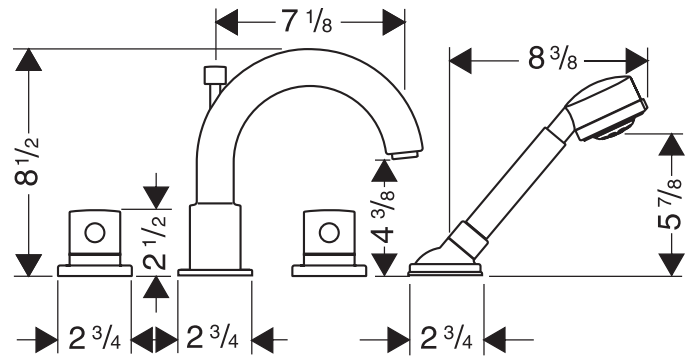

Axor Uno Trim, 4-Hole Roman Tub Set 38447XX1

Available in Chrome (00), Brushed Nickel (82)

Product Specification

Includes handshower with 3 spray modes

Full spray, 50% water saving spray, aerated

Quiclean™ cleaning system

Flow rate 2.5 gpm

Protection against back siphonage provided by check valve

Requires rough 13444181 (not included)

hansgrohe