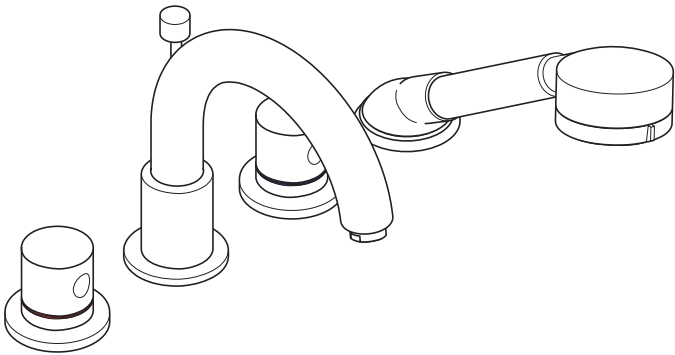

Axor Uno Trim, 4-Hole Roman Tub Set 38447XX1

Available in Chrome (00), Brushed Nickel (82)

Product Specification

Includes handshower with 3 spray modes

Full spray, 50% water saving spray, aerated

Quiclean™ cleaning system

Flow rate 2.5 gpm

Protection against back siphonage provided by check valve

Requires rough 13444181 (not included)

hansgrohe