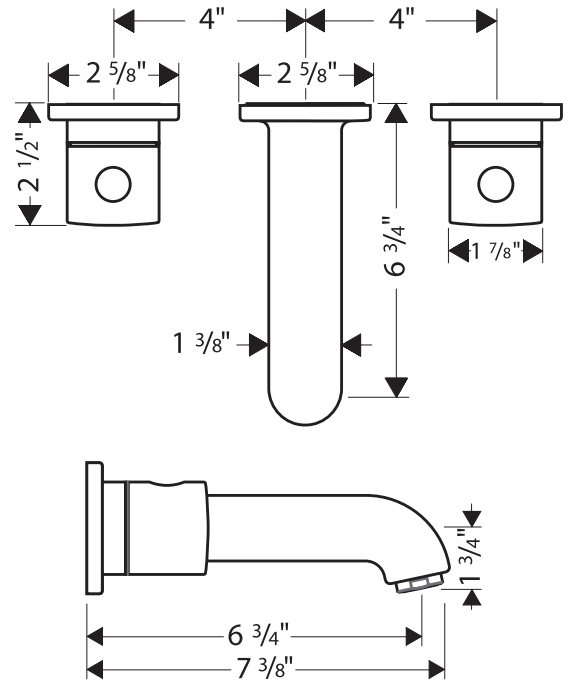

Axor Uno Wall-Mounted Widespread Lav Set 38043XX1

Available in Chrome (00), Brushed Nickel (82)

Product Specification

90° ceramic cartridges

Flow rate 2.2 gpm

Requires rough 10303181 (not included)

Available accessory:

Grid drain 06400XX0

hansgrohe