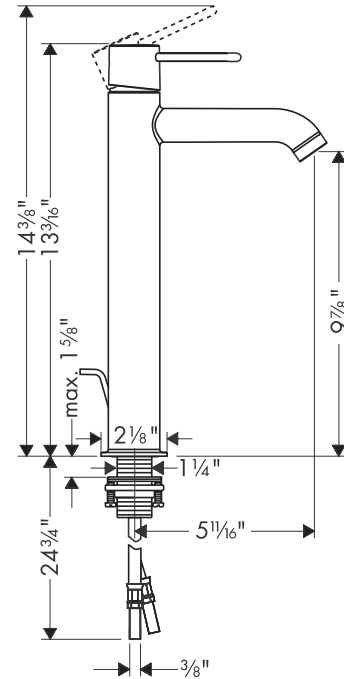

Axor Uno² Lavatory Mixer – Tall 38025XX1

Available in Chrome (00), Brushed Nickel (82)

Product Specification

Single-hole installation

Solid brass

M2 Ceramic cartridge

Includes pop-up assembly

ADA compliant

Hole size in mounting surface 1 3/8"

Max. thickness of mounting surface 1 5/8"

3/8" supply hoses – requires 3/8" compression fittings (not included)

hansgrohe