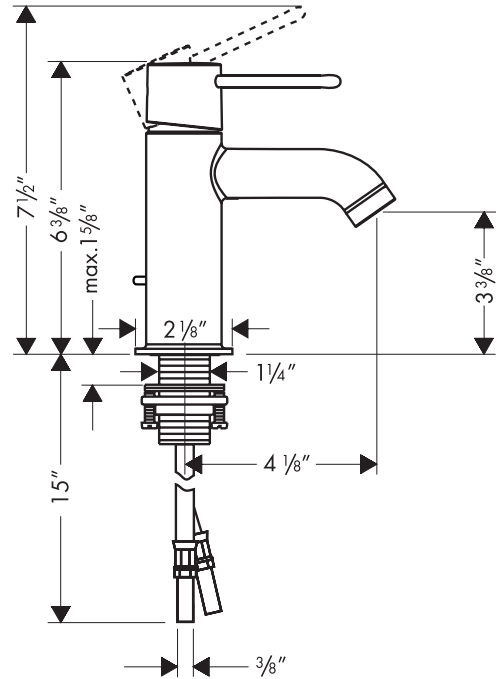

Axor Uno² Lavatory Mixer 38020XX1

Available in Chrome (00), Brushed Nickel (82)

Product Specification

Single-hole installation

Solid brass

M2 Ceramic cartridge

Flow rate 2.2 gpm

Includes pop-up assembly

ADA compliant

Hole size in mounting surface 1 3/8"

Max. mounting surface thickness 1 5/8"

3/8" supply hoses – requires 3/8" compression fittings (not included)

hansgrohe