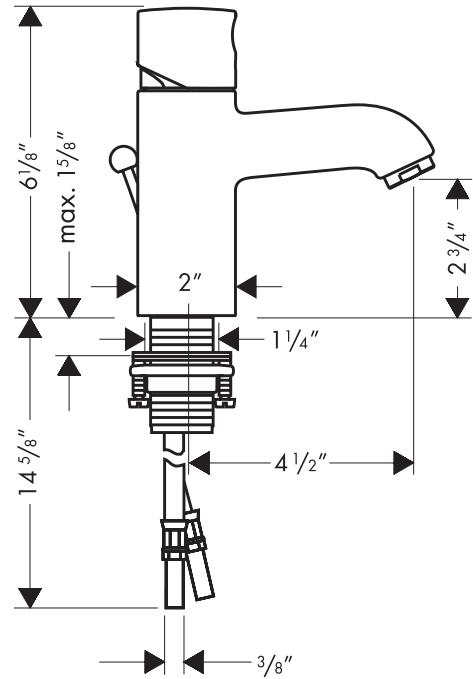

Axor Uno Lav Mixer with Zero Handle 38000XX1

Available in Chrome (00), Brushed Nickel (82)

Product Specification

Single-hole installation

Solid brass

M2 ceramic cartridge

Includes pop-up assembly

Hole size in mounting surface:

Max. mounting surface thickness:

Flow rate 2.2 gpm

3/8" supply hoses - requires 3/8" compression fittings (not included)

hansgrohe