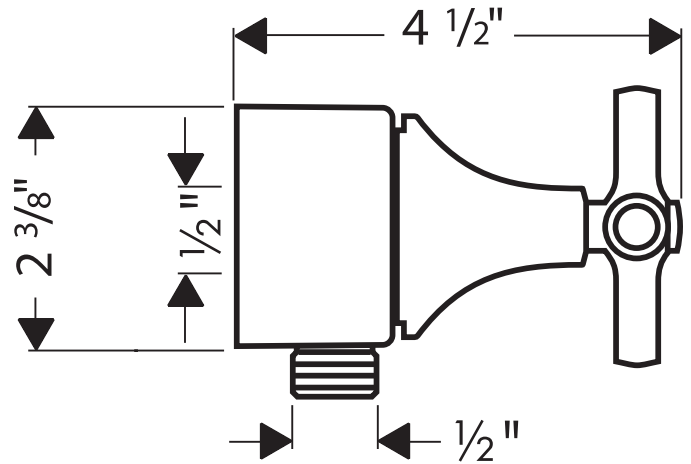

Axor Terrano Fix Fit Wall Outlet 37883XX1

Available in Chrome (00), Satinox (81), Brushed Nickel (82)

Product Specification

- Cross handle
- 1/2" female NPT inlet
- Integral shutoff and volume control
- Integral check valve
- Fits 1/2" handshower hoses