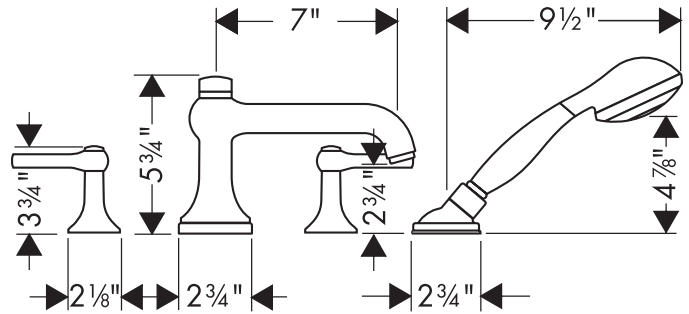

Axor Terrano Trim, 4-Hole Roman Tub Set 37547XX1

Available in Chrome (00), Satinox (81), Brushed Nickel (82)

Product Specification

Lever handles

Oversized spout with integral diverter

Handshower

Two spray modes – normal and soft

Flow rate 2.5 gpm

Rubit™ and Quiclean™ cleaning systems

Secuflex hose system

Requires rough valve 13444181

hansgrohe