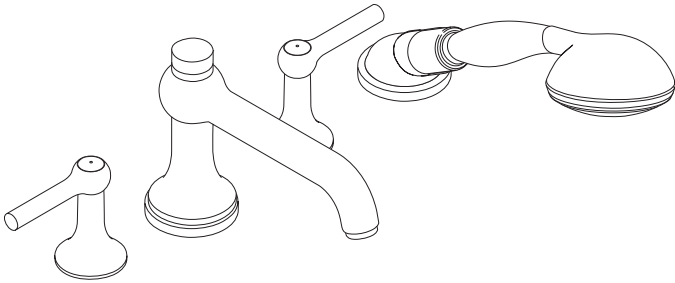

Axor Terrano Trim, 4-Hole Roman Tub Set 37547XX1

Available in Chrome (00), Satinox (81), Brushed Nickel (82)

Product Specification

Lever handles

Oversized spout with integral diverter

Handshower

Two spray modes – normal and soft

Flow rate 2.5 gpm

Rubit™ and Quiclean™ cleaning systems

Secuflex hose system

Requires rough valve 13444181

hansgrohe