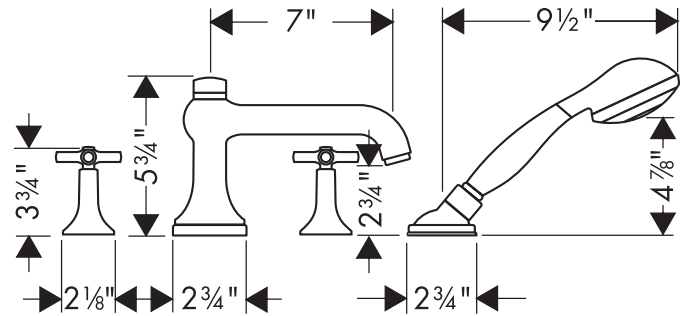

# Axor Terrano Trim, 4-Hole Roman Tub Set 37447XX1

Available in Chrome (00), Satinox (81), Brushed Nickel (82)

## Product Specification

Cross handles

Oversized spout with integral diverter

Handshower

Two spray modes – normal and soft

Flow rate 2.5 gpm

Rubit™ and Quiclean™ cleaning systems

Secuflex hose system

Requires rough valve 13444181

**hansgrohe**