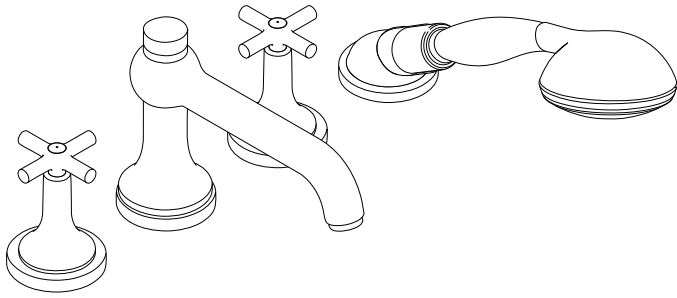

# Axor Terrano Trim, 4-Hole Roman Tub Set 37447XX1

Available in Chrome (00), Satinox (81), Brushed Nickel (82)

## Product Specification

Cross handles

Oversized spout with integral diverter

Handshower

Two spray modes – normal and soft

Flow rate 2.5 gpm

Rubit™ and Quiclean™ cleaning systems

Secuflex hose system

Requires rough valve 13444181

**hansgrohe**