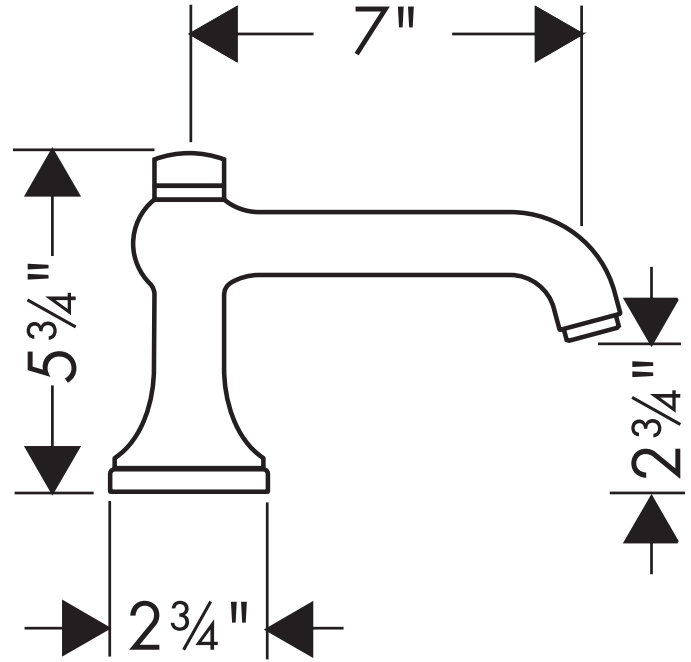

# Axor Terrano Tub Spout

37416XX1

Available in Chrome (00), Brushed Nickel (82)

## Product Specification

Deck mounted

For use with 2-hole thermostatic tub filler

Requires rough 96125001 (not included)