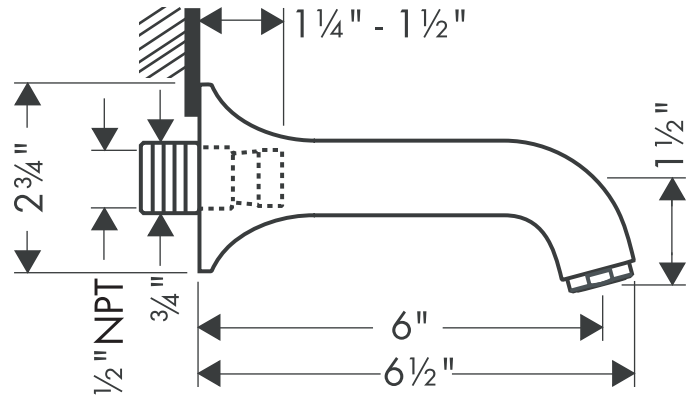

Axor Terrano Tub Spout

37410XX1

Available in Chrome (00), Satinox (81), Brushed Nickel (82)

Product Specification

Solid brass

Adapter is dual-threaded: $\frac{3}{4}$ " male, $\frac{1}{2}$ " NPT female