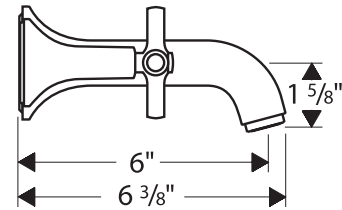

# Trim, Axor Terrano Wall-Mount Lavatory Faucet 37313XX1

Trim kit available in Chrome (00), Satinox (81), Brushed Nickel (82)

## Product Specification

Cross handles  
Ceramic cartridges  
Requires rough valve 10303181  
Flow rate 2.2 gpm

Available accessory:  
Grid drain 06400XX0