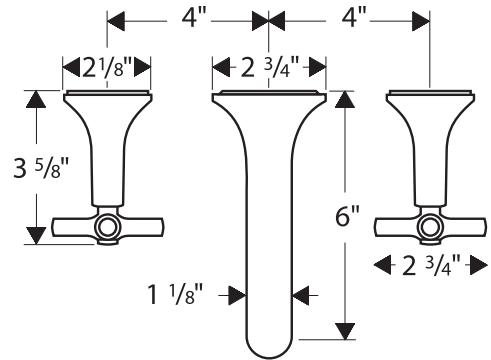

# Trim, Axor Terrano Wall-Mount Lavatory Faucet 37313XX1

Trim kit available in Chrome (00), Satinox (81), Brushed Nickel (82)

## Product Specification

Cross handles  
Ceramic cartridges  
Requires rough valve 10303181  
Flow rate 2.2 gpm

Available accessory:  
Grid drain 06400XX0