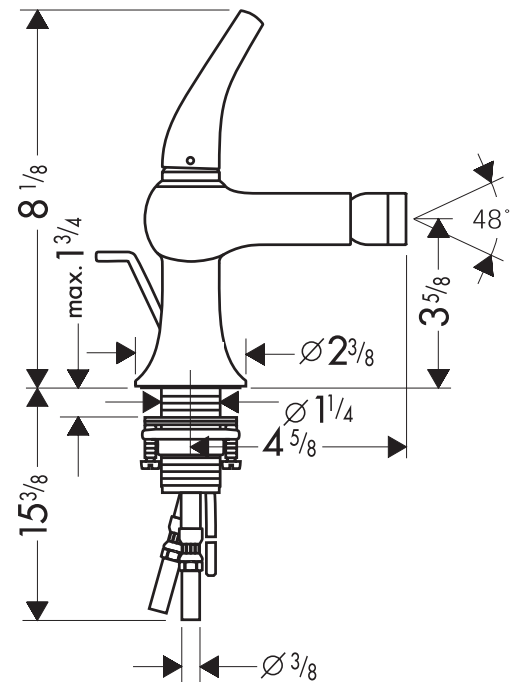

Axor Terrano Bidet Mixer 37200XX1

Available in Chrome (00), Satinox (81), Brushed Nickel (82)

Product Specification

- Single control
- Single hole installation
- Swivel spout aerator
- Ceramic valve cartridge
- Includes pop-up drain
- ADA compliant
- Flexible 3/8" supply hoses – requires 3/8" compression fittings (not included)
- Hole size in mounting surface: 1 3/8"
- Max. mounting surface thickness: 1 3/4"