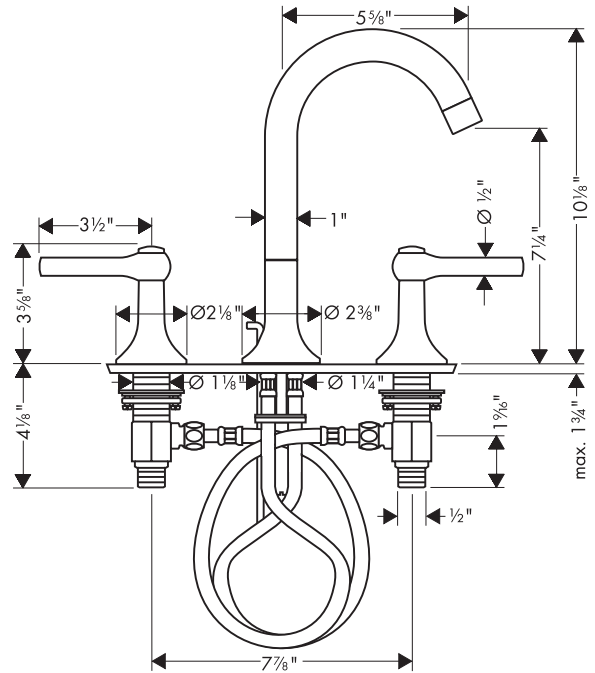

Axor Terrano Widespread Lavatory Faucet 37136XX1

Available in Chrome (00), Satinox (81), Brushed Nickel (82)

Product Specification

Lever handles

Ceramic valves

Spout arm swivels 150°

Includes pop-up drain

ADA compliant

Hole sizes in mounting surface

Valves

1 1/4"

Spout

1 3/8"

Maximum mounting surface depth

1-3/8"

Flow rate

2.2 GPM

Requires 1/2" supply lines (not included)

hansgrohe