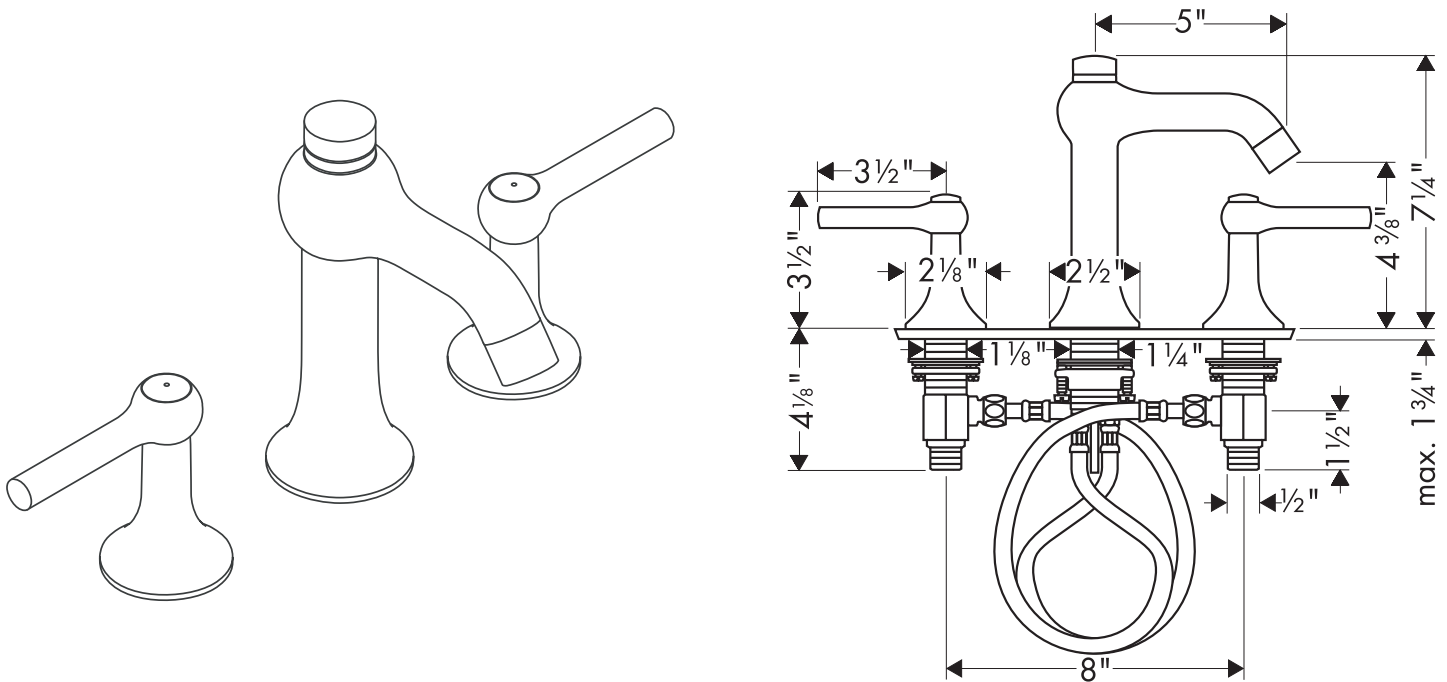

Axor Terrano Widespread Lavatory Faucet 37135XX1

Available in Chrome (00), Satinox (81), Brushed Nickel (82)

Product Specification

Lever handles

Ceramic valves

Includes pop-up drain

Flexible connecting hoses accommodate a variety of installations

ADA compliant

Hole size in mounting surface

Valves 1 1/4"

Spout 1 3/8"

Max. mounting surface depth 1 3/4"

Flow rate 2.2 gpm

Requires 1/2" supply lines (not included)

hansgrohe