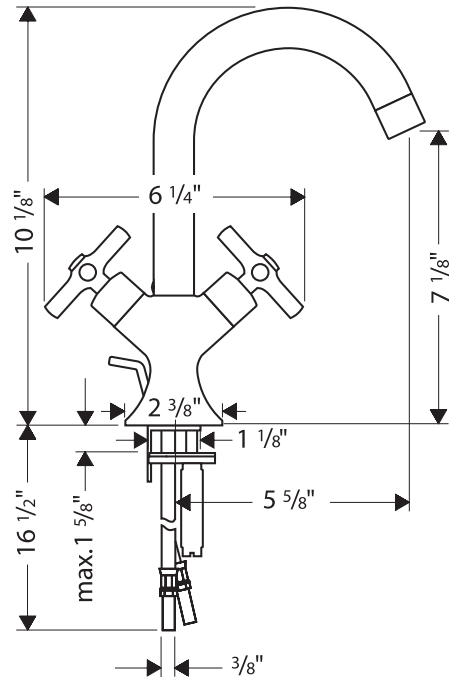

Axor Terrano Two-Handle Lav Mixer 37030XX1

Available in Chrome (00), Satinox (81), Brushed Nickel (82)

Product Specification

Cross handles

Single hole installation

Ceramic valve cartridges

Spout arm swivels 150°

Includes pop-up drain

Flexible 3/8" supply hoses – requires 3/8" compression fittings (not included)

Hole size in mounting surface: 1 1/4"

Max. mounting surface thickness: 1 5/8"

hansgrohe