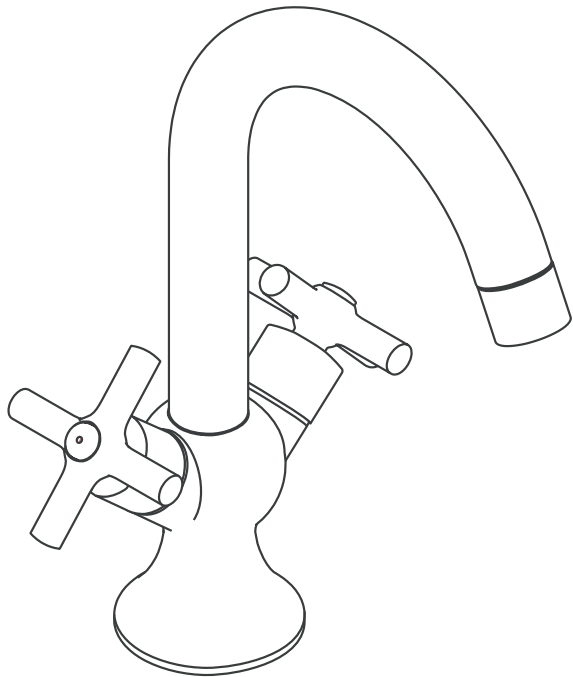

Axor Terrano Two-Handle Lav Mixer 37030XX1

Available in Chrome (00), Satinox (81), Brushed Nickel (82)

Product Specification

Cross handles

Single hole installation

Ceramic valve cartridges

Spout arm swivels 150°

Includes pop-up drain

Flexible 3/8" supply hoses – requires 3/8" compression fittings (not included)

Hole size in mounting surface: 1 1/4"

Max. mounting surface thickness: 1 5/8"

hansgrohe