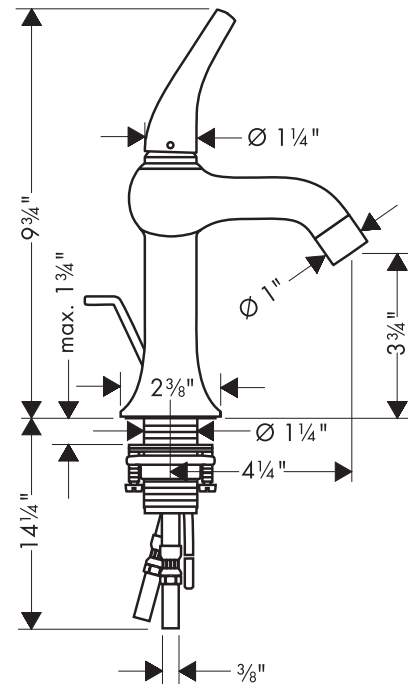

Axor Terrano Lav Mixer 37001XX1

Available in Chrome (00), Satinox (81), Brushed Nickel (82)

Product Specification

Single control

Single hole installation

Ceramic valve cartridge

Includes pop-up drain

Flexible 3/8" supply hoses – requires 3/8" compression fittings (not included)

Hole size in mounting surface: 1 3/8"

Max. mounting surface thickness: 1 3/4"

hansgrohe