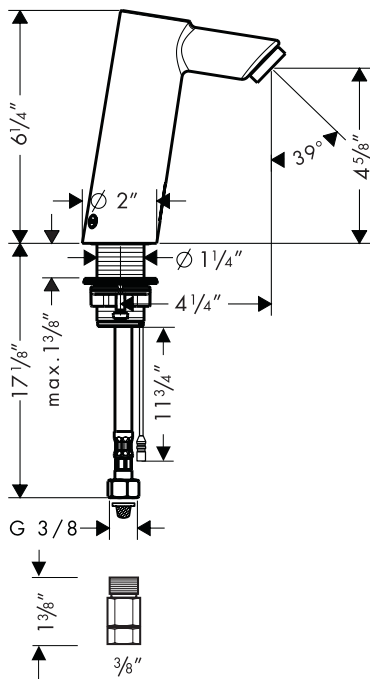

## Optional Accessories

Grid drain

06400000

The measurements shown are for reference only.

Products and specifications shown are subject to change without notice.

Specification sheet revised 1/2008