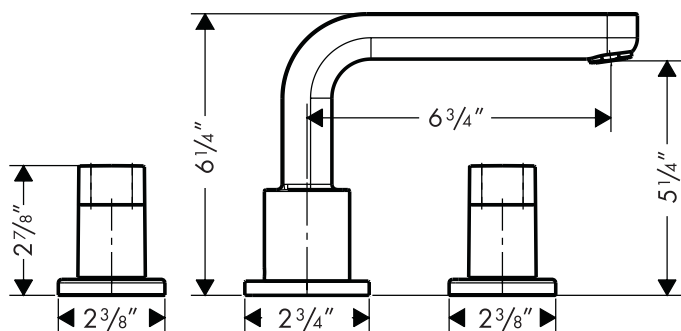

Metris™ S Trim, 3-Hole Roman Tub Set

31436XX1

Product Features

- Full handles
- Solid brass
- 90° ceramic cartridges
- Up to 10 gpm @ 44 psi

Available Finishes

Chrome	31436001
Brushed Nickel	31436821

Required Accessories

Rough	06607000
-------	----------

The measurements shown are for reference only.

Products and specifications shown are subject to change without notice.

Specification sheet revised 2/2008

hansgrohe