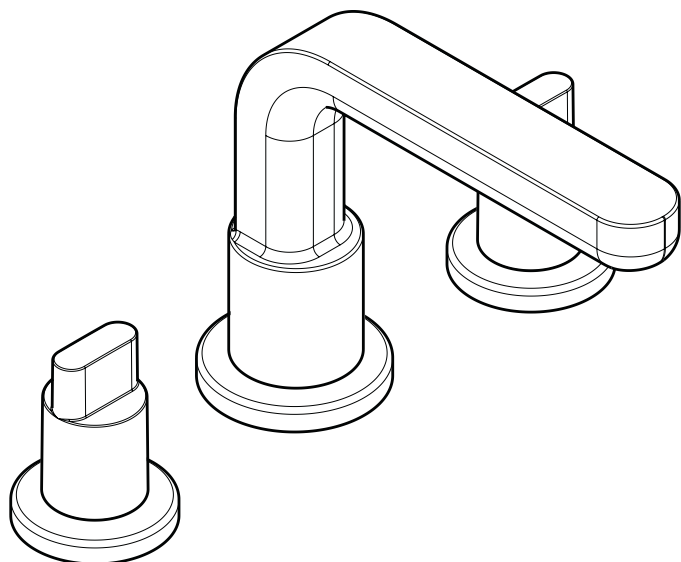

Metris™ S Trim, 3-Hole Roman Tub Set

31436XX1

Product Features

- Full handles
- Solid brass
- 90° ceramic cartridges
- Up to 10 gpm @ 44 psi

Available Finishes

Chrome	31436001
Brushed Nickel	31436821

Required Accessories

Rough	06607000
-------	----------

The measurements shown are for reference only.

Products and specifications shown are subject to change without notice.

Specification sheet revised 2/2008

hansgrohe