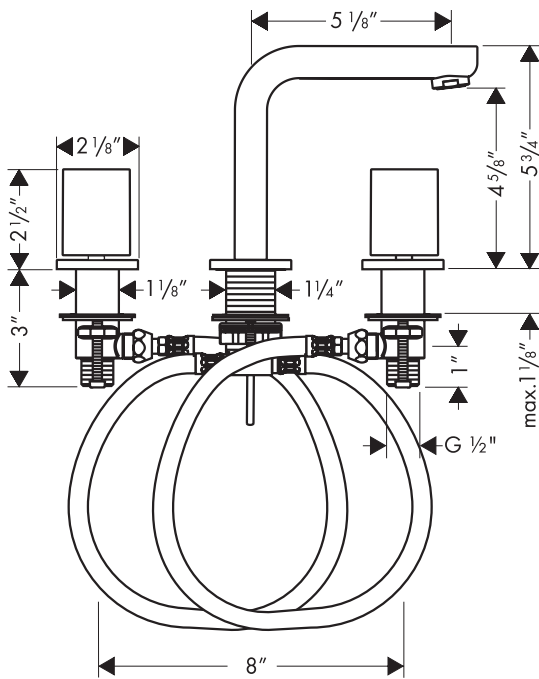

# Metris™ S Widespread Lavatory Faucet

31063XX1

## Product Features

- Full handles
- 90° Ceramic cartridges
- Flexible connecting hoses accommodate a variety of installations
- 2.2 gpm max.
- Includes pop-up drain

## Installation Notes

- Requires 1/2" supply lines

The measurements shown are for reference only.

Products and specifications shown are subject to change without notice.

Specification sheet revised 2/2008