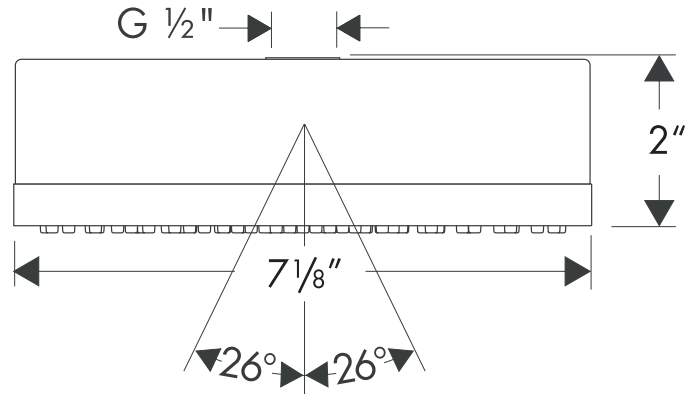

Axor Citterio Showerhead

28489XX1

Available in Chrome (00), Brushed Nickel (82)

Product Specification

Solid brass

Rubit™ cleaning system

$\frac{1}{2}''$ female inlet

107 no-clog spray channels

Flow rate 2.5 gpm