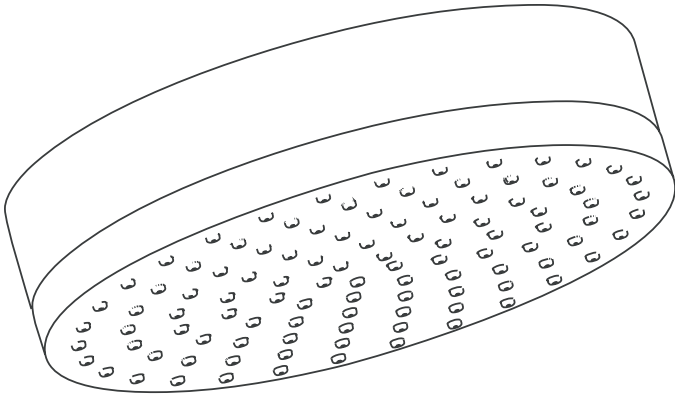

Axor Citterio Showerhead

28489XX1

Available in Chrome (00), Brushed Nickel (82)

Product Specification

Solid brass

Rubit™ cleaning system

$\frac{1}{2}''$ female inlet

107 no-clog spray channels

Flow rate 2.5 gpm