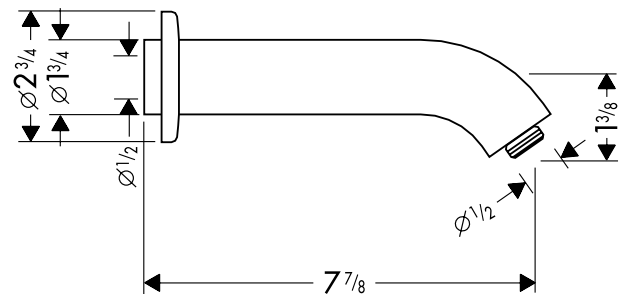

Terrano™ Showerhead 28485XX1

Terrano™ Showerarm 27448XX1

Available in Chrome (00) and Satinox (81)

Product Specification

Showerhead flow rate 2.5 GPM

105 spray channels

Rubit™ cleaning system

Showerhead can be used with 27448XX1 shower arm or can be ceiling mounted.

Showerarm requires 1/2" male threaded pipe fitting, extending 3/8" from the surface of finished wall.