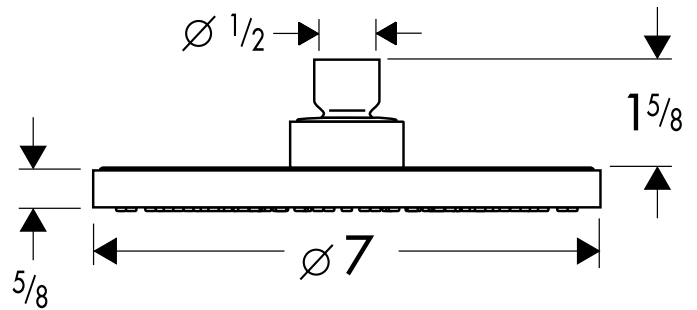

Terrano™ Showerhead 28485XX1

Terrano™ Showerarm 27448XX1

Available in Chrome (00) and Satinox (81)

Product Specification

Showerhead flow rate 2.5 GPM

105 spray channels

Rubit™ cleaning system

Showerhead can be used with 27448XX1 shower arm or can be ceiling mounted.

Showerarm requires 1/2" male threaded pipe fitting, extending 3/8" from the surface of finished wall.