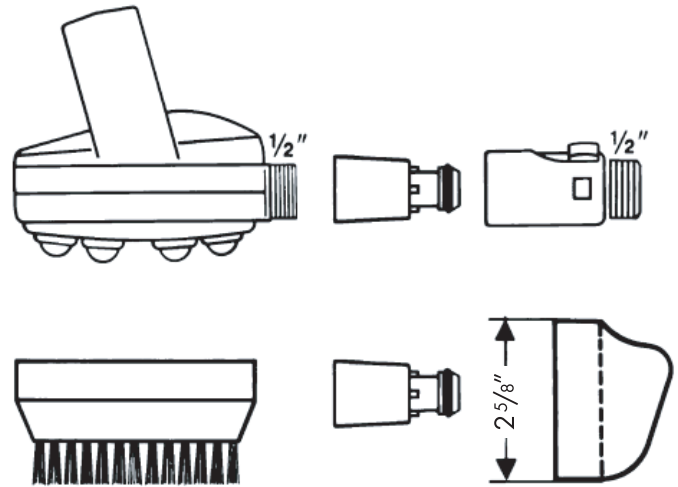

Bolero™ Body Massager with Brush

28348000

Available in Gray

Product Specification

- Unique water-driven pulsation system
- Includes snap-on connector set
- Includes handshower holder

hansgrohe