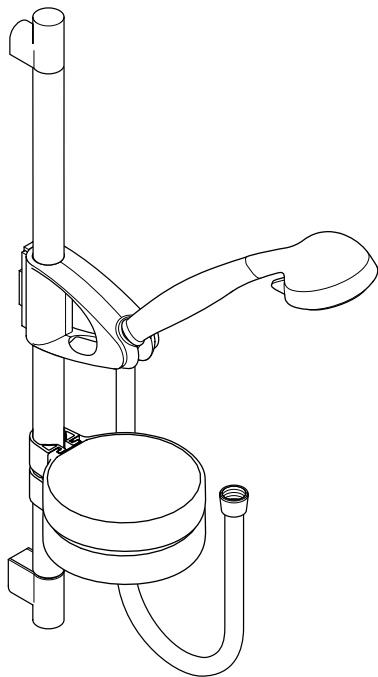

Unica'D / Mistral Set

27990000

Available in Chrome

Product Specification

Set Includes:

36" Unica'D wallbar

Holder moves up and down, is angle adjustable

63" Techniflex Hose

Cassette double soap dish

Mistral handshower

2 spray modes: full & massage

Quiclean™ and Rubit™ cleaning systems

2.5 gpm

ADA compliant

hansgrohe