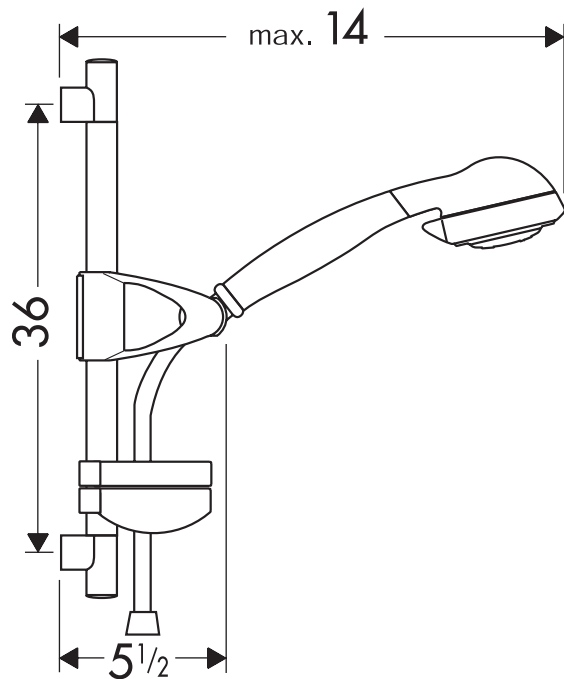

## Product Specification

### Set Includes:

36" Unica'D wallbar

Holder moves up and down, is angle adjustable

63" Techniflex Hose

Cassette double soap dish

Mistral handshower

2 spray modes: full & massage

Quiclean™ and Rubit™ cleaning systems