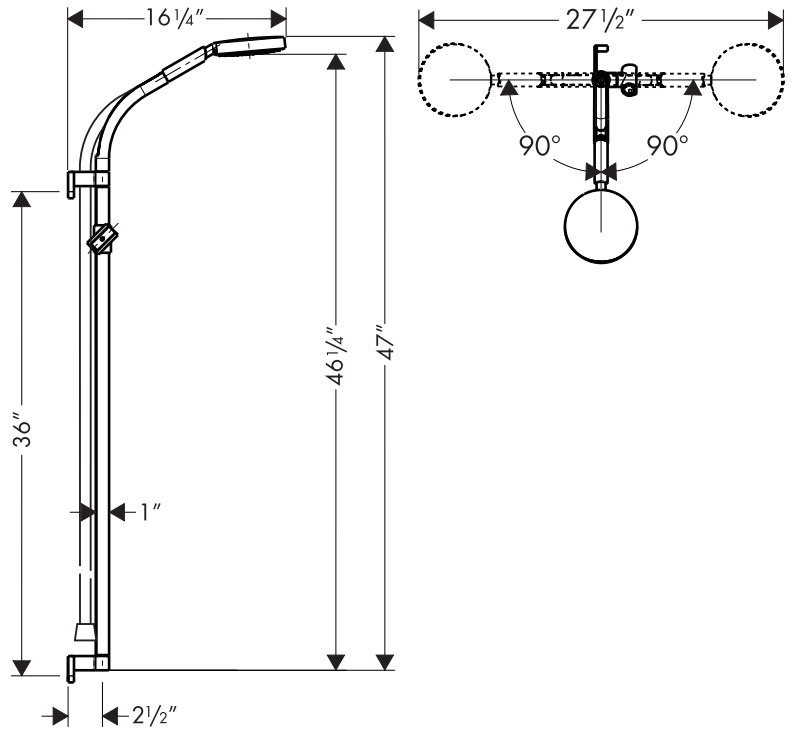

# Raindance Wallbar with S 150 AIR 3-Jet Handshower 27876XX1

Available in Chrome (00), Brushed Nickel (82)

## Product Specification

Raindance S 150 AIR 3-Jet handshower

Air injection technology

3 spray modes: Rain AIR, Balance AIR, Whirl AIR

Flow rate 2.5 gpm

63" Techniflex hose

Handshower support is height and angle adjustable

Swivel support at upper end of wallbar

Handshower can be used as overhead shower

**hansgrohe**