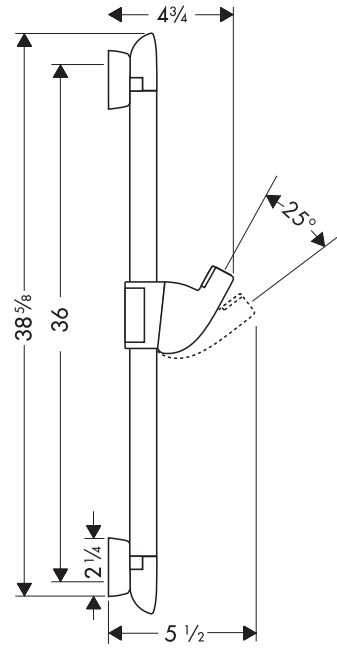

Unica'A Wallbar, 36"

27825XX0

Available in Chrome (00), Brushed Nickel (82), Polished Nickel (83), Polished Brass (93)

Product Specification

Wallbar with self-locking slider – no buttons or knobs for easy slide adjustment
Holder is angle adjustable, moves up and down, pivots left and right
ADA compliant