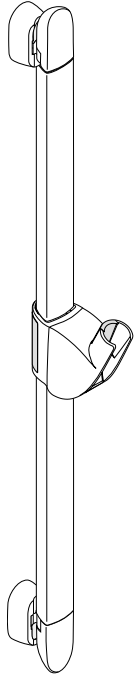

Unica'A Wallbar, 36"

27825XX0

Available in Chrome (00), Brushed Nickel (82), Polished Nickel (83), Polished Brass (93)

Product Specification

Wallbar with self-locking slider – no buttons or knobs for easy slide adjustment
Holder is angle adjustable, moves up and down, pivots left and right
ADA compliant