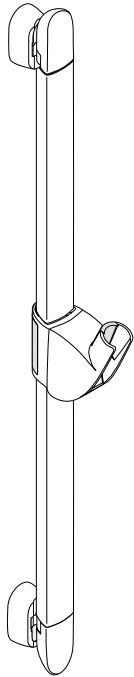

Unica'A Wallbar, 24"

27824XX0

Available in Chrome (00), Brushed Nickel (82), Polished Nickel (83), Polished Brass (93)

Product Specification

Wallbar with self-locking slider – no buttons or knobs for easy slide adjustment
Holder is angle adjustable, moves up and down, pivots left and right
ADA compliant