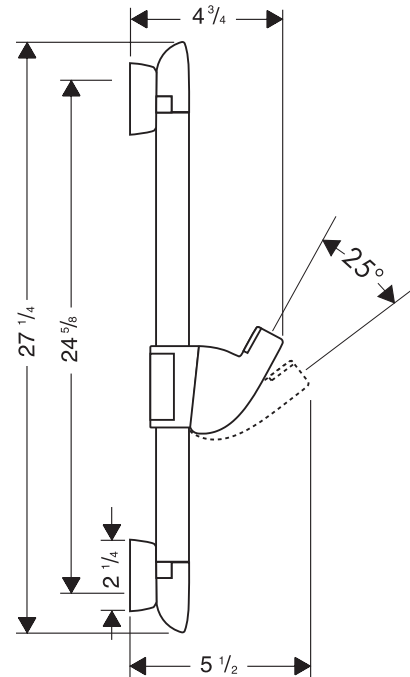

Unica'A Wallbar, 24"

27824XX0

Available in Chrome (00), Brushed Nickel (82), Polished Nickel (83), Polished Brass (93)

Product Specification

Wallbar with self-locking slider – no buttons or knobs for easy slide adjustment
Holder is angle adjustable, moves up and down, pivots left and right
ADA compliant