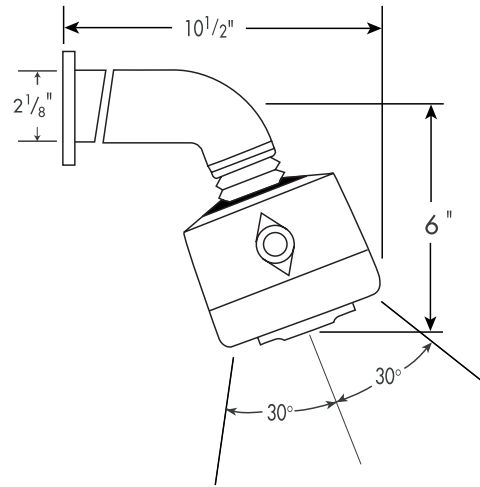

Aktiva™ Showerhead with Showerarm 27470XX1

Available in Chrome (00), Brushed Nickel (82), Polished Nickel (83), Polished Brass (93)

Product Specification

Oversized showerhead with showerarm and anchor plate
3 spray modes: full, soft aerated, massage
1/2" female inlet
Quiclean™ cleaning system
2.5 gpm