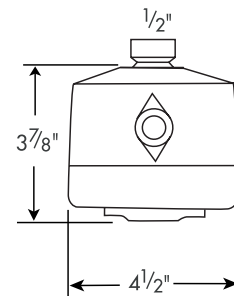

Aktiva™ Showerhead with Showerarm 27470XX1

Available in Chrome (00), Brushed Nickel (82), Polished Nickel (83), Polished Brass (93)

Product Specification

Oversized showerhead with showerarm and anchor plate
3 spray modes: full, soft aerated, massage
1/2" female inlet
Quiclean™ cleaning system
2.5 gpm